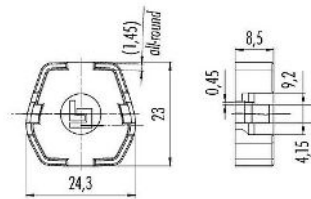

Product description	<b>Release tool</b>
Area	<b>Release tool</b>
Series	
Part no.	<b>07 0003 000</b>

Illustration

Scale drawing

Technical data

General features

Part no.	<b>07 0003 000</b>
Connector design	Release tool
Weight (g)	10
Customs tariff number	85369010

Material

REACH SVHC	Keine (No pollutants)
SCIP number	SCIP-number not available

Classifications

eCl@ss 11.1	27-44-01-92
-------------	-------------

Product description	<b>Release tool</b>
Area	<b>Release tool</b>
Series	
Part no.	<b>07 0003 000</b>